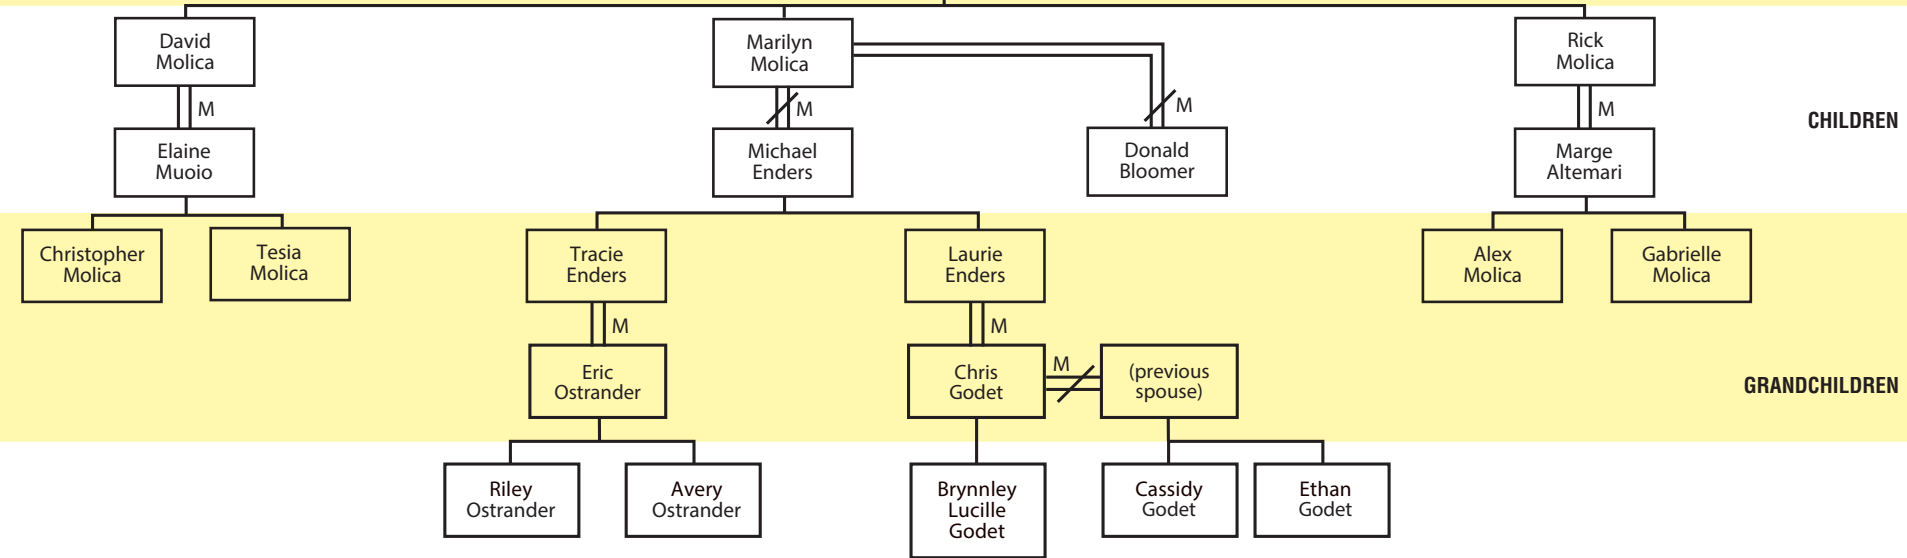

Lucia & Ross's Lineage 1925 - Present

"Mini" Family Tree

Brought to you by dellapietra.com

Lucia
La Pietra
born July 7, 1925

Lucia's ancestry
can be found on the
"La Pietra Family Tree"

Ross
Molica
married Apr 30, 1949
born Aug. 22, 1922
died May 30, 1982

CHILDREN

GRANDCHILDREN

GREAT GRANDCHILDREN

GREAT GREAT GRANDCHILDREN